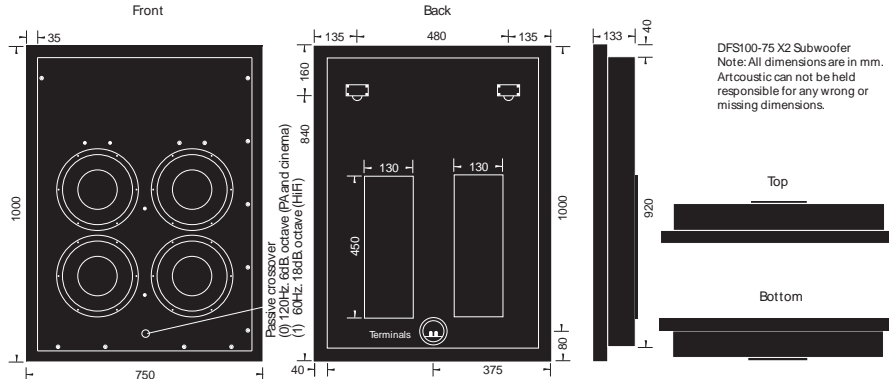

DFS100-75 X2 Subwoofer

Cabinet colour

Screen options

Choice of 8 Artcoustic Match System colours

Di

Digital Print

DFS100-75 X2

Professional Subwoofer. 4 x 10 inch LF units, sealed type cabinet. This sub is designed with the Artcoustic X2 Bass system. All screen options are available for the DFS100-75: The Match System / Digital Prints.

- Operating Range: 15 Hz to 120 Hz
- Beamwidth: Omni-directional
- LF: SPL 1 Watt 97dB Max SPL 116 dB SPL avg 8 ohm continuous power handling 550 W
- Connections: Gold plated screw terminals, single amp
- Dimensions: 1000 H x 750 W x 133 D mm
- Weight: 40 kg each

DFS100-75 X2

For the ultimate in low-frequency performance, the DFS100-75 X2 delivers awesome bass reproduction. This is an amazing subwoofer! It is one of the most dynamic, powerful and controlled subwoofers on the market and being designed by Artcoustic, it looks stunning too. This model changes the way subwoofers are perceived. World class performance, beautiful design - It's Artcoustic! Employing no less than four 10" X2 long-throw woofers, and the X2 bass system to reproduce low frequency signals sumptuously, with high power handling and extremely low distortion, right down to 15Hz.

The DFS100-75 X2 is ideal for use in high-end installations, where sound quality is paramount, such as stereo and home cinema installations, and for commercial use in bars, restaurants and corporate presentation facilities.

The DFS100-75 X2 comes with a PA-1800: a total of 1800 watt 3 channel amplifier, with a total of 1800 watt

Applications

2-channel stereo max SPL 1m 116dB max SPL 4m 102dB	Suitable
Home cinema, medium - large room, screening room max SPL 1m 116dB max SPL 4m 102dB	Suitable
Restaurant - bar - xed installation - boardroom, auditorium max SPL 1m 116dB max SPL 4m 102dB	Suitable